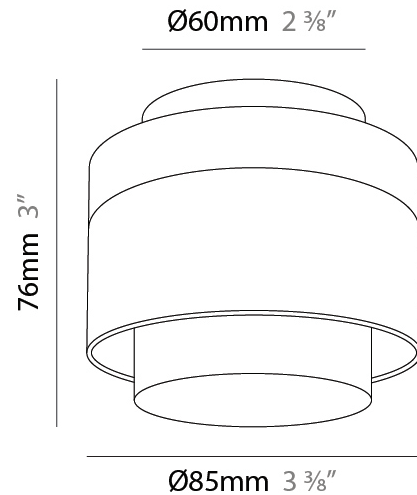

PROJECT	_____
TYPE	_____
SPECIFIER	_____
QUANTITY	_____
DATE	_____

ZOOM SURFACE

A7200016- -

base number   Color   Finish
Temperature   Options

1. To build a product code in our configurator select the specify button on the base model # product page
2. To build a manual product code on this datasheet choose from the options listed below in blue font and add the suffix to the base model #

GENERAL

Series: Zoom
Brand: Letroh
Division: Architectural
Mounting Type: Surface
Mounting Location: Ceiling
Subcategory: Downlight

PHYSICAL

Shape: Rectangle
Diameter (mm): 85
Diameter (in): 3 3/8
Height (mm): 76
Height (in): 3
Light Distribution: Adjustable / Downlight
Weight (kg): 0.38
Weight (lbs): 0.73
Fixture Finish: WHI / BLK
Fixture Material: Aluminum

ELECTRICAL

Lamp Type: LED (Zhaga Standard)
Input Wattage (W): 14.7
Total Output Wattage (W): 12.7
Dimming: Tri-Mode (Non-Dimming and Phase Dimming (120Vac only) and 0-10V Dimming)
Driver Included: No
Driver Location: Remote
Driver Type: Constant Current - Universal
Driver Class: Class 2
Housing: ENCP3
Input Voltage (V): 120 - 277
Constant Current (MA): 350

LED

Color Temperature (°K): 2700 / 3000
Max. Delivered Lumen (lm): 831 / 878
Nominal Lumen (lm): 1010 / 1068
CRI: >97 CRI
Lamp Life (hrs): 50000

OPTICAL

Optic°: 12 - 46
Adjustability: Tilting and rotating

RATINGS AND CERTIFICATIONS

Certified By: Certified for North American Standards
IP rating: IP20