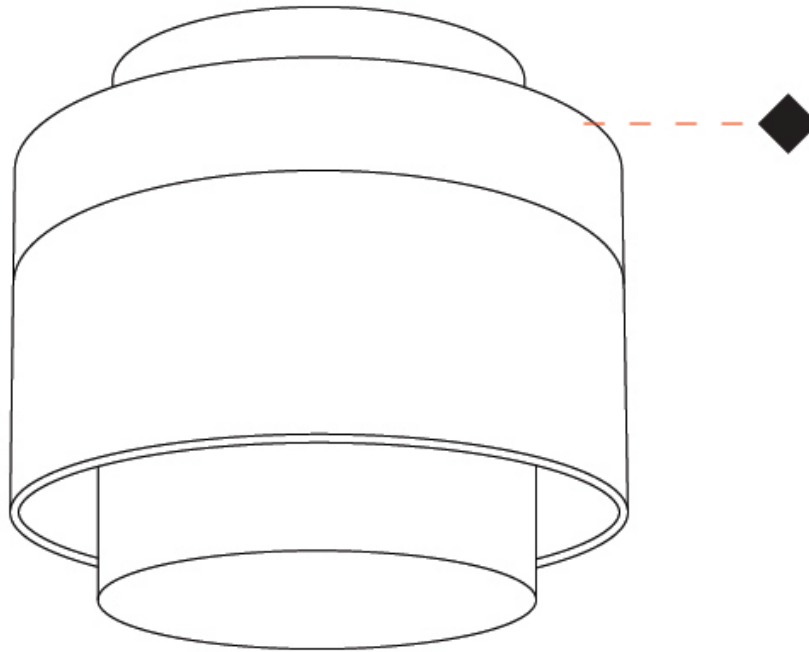

ZOOM SURFACE

A7200016-

PROJECT

TYPE

SPECIFIER

QUANTITY

DATE