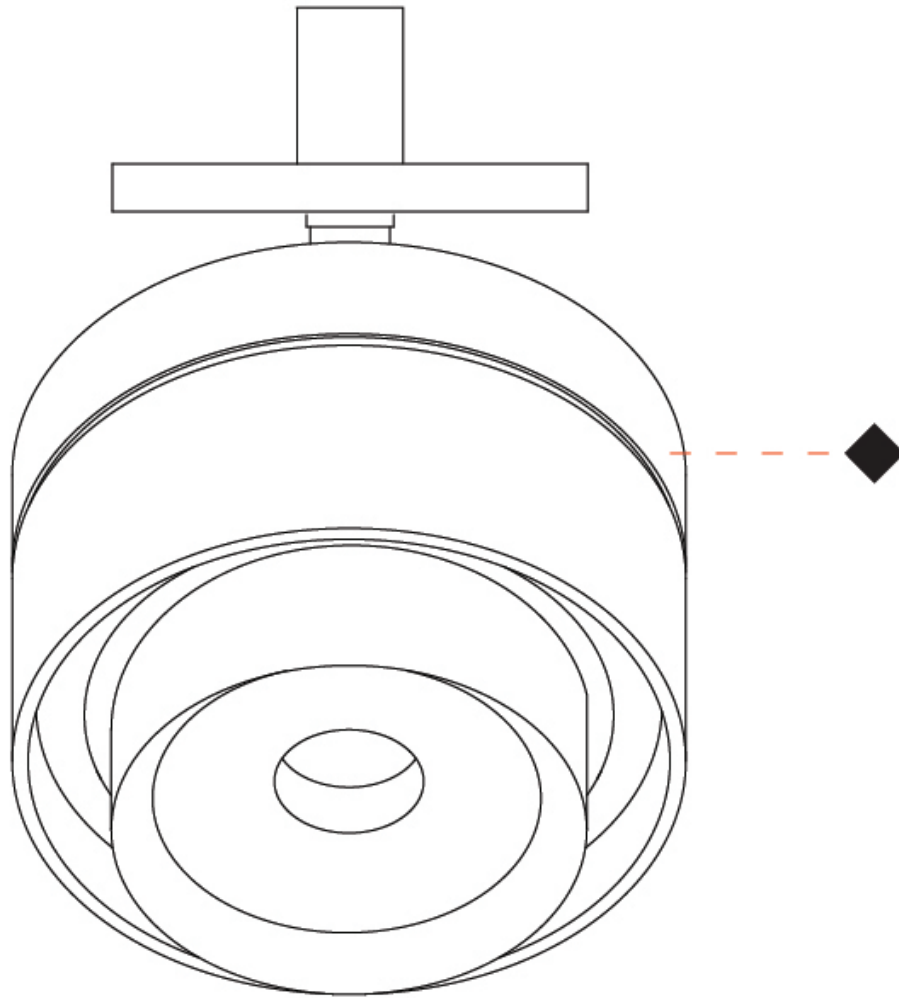

ZOOM SURFACE

A7200014-

PROJECT	_____
TYPE	_____
SPECIFIER	_____
QUANTITY	_____
DATE	_____

A