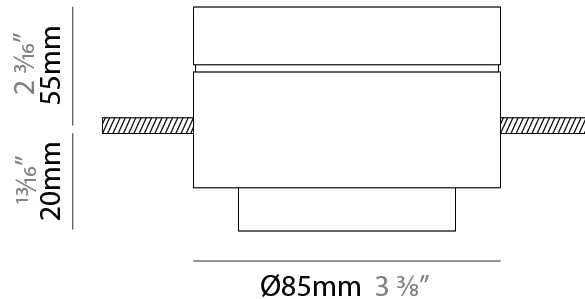

PROJECT
TYPE
SPECIFIER
QUANTITY
DATE

ZOOM RECESSED

A7200013-

base number   Color   Finish
Temperature   Options

1. To build a product code in our configurator select the specify button on the base model # product page
2. To build a manual product code on this datasheet choose from the options listed below in blue font and add the suffix to the base model #

GENERAL

Series: Zoom
Brand: Letroh
Division: Architectural
Mounting Type: Recessed
Mounting Location: Ceiling
Subcategory: Downlight

PHYSICAL

Shape: Rectangle
Diameter (mm): 85
Diameter (in): 3 3/8
Height (mm): 75
Height (in): 2 15/16
Light Distribution: Downlight
Weight (kg): 0.38
Weight (lbs): 0.73
Fixture Finish: WHI / BLK
Fixture Material: Aluminum

ELECTRICAL

Lamp Type: LED (Zhaga Standard)
Input Wattage (W): 14.7
Total Output Wattage (W): 12.7
Dimming: Tri-Mode (Non-Dimming and Phase Dimming (120Vac only) and 0-10V Dimming)
Driver Included: No
Driver Location: Remote
Driver Type: Constant Current - Universal
Driver Class: Class 2
Housing: ENCP3
Input Voltage (V): 120 - 277
Constant Current (MA): 350

LED

Color Temperature (°K): 2700 / 3000
Max. Delivered Lumen (lm): 831 / 878
Nominal Lumen (lm): 1010 / 1068
CRI: >97 CRI
Lamp Life (hrs): 50000

OPTICAL

Optic°: 12 - 46
Adjustability: Tilting and rotating

RATINGS AND CERTIFICATIONS

Certified By: Certified for North American Standards
IP rating: IP20